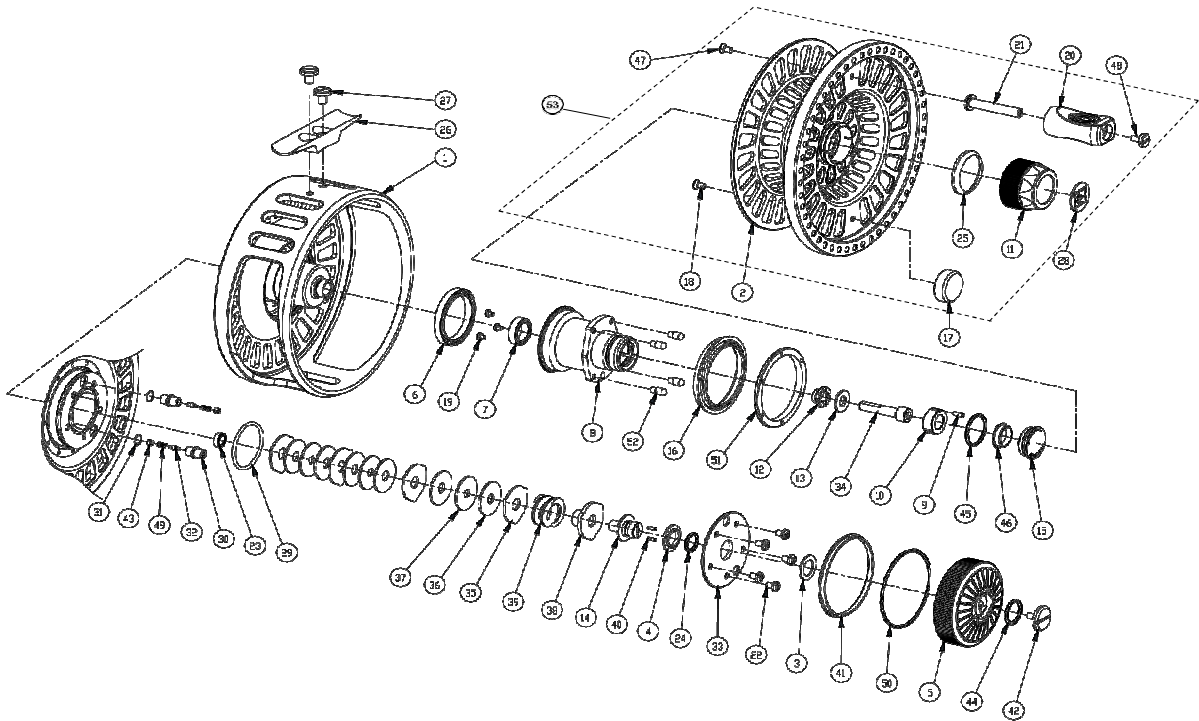

## SPARE PARTS LIST FOR HARDY FORTUNA X

#	DESCRIPTION	QTY	PART NUMBER				HARDY ITEM NO.			
			X1	X2	X3	X4	X1	X2	X3	X4
1	Frame	1	1376478	1377719	1377720	1377721	N/A	N/A	N/A	N/A
2	Spool	1	1377722	1377723	1377724	1377725	N/A	N/A	N/A	N/A
3	Drag Control Seal	1		1329127				HREFORX1SP01		
4	Frame Inner Seal	1		1329128				HREFORX1SP02		
5	Drag Knob	1	1329129		1329179		HREFORX1SP03		HREFORX3SP01	
6	Axle Rear Ball Bearing	1	1329130		1329180		HREFORX1SP04		HREFORX3SP02	
7	Axle Front Ball Bearing	1		1329131				HREFORX1SP05		
8	Spool Axle	1	1329132		1329181		HREFORX1SP06		HREFORX3SP03	
9	One Way Clutch Pin	1		1329133				HREFORX1SP07		
10	One Way Clutch	1		1329134				HREFORX1SP08		
11	Spool Release Nut	1		1329135				HREFORX1SP09		
12	Drag Compartment Screw	1		1329136				HREFORX1SP10		
13	Torsion Teflon Seal	1		1329137				HREFORX1SP11		
14	Drag Screw	1	1329138		1329182		HREFORX1SP12		HREFORX3SP04	
15	One Way Clutch Cover	1		1329139				HREFORX1SP13		
16	Rear Bearing Teflon Seal	1	1329140		1329183		HREFORX1SP14		HREFORX3SP05	
17	Counterweight	1	1329141		1329184		HREFORX1SP15		HREFORX3SP06	
18	Counterweight Screw	1		1329167				HREFORX1SP41		
19	Axle Front Ball Bearing Screw	3		1329142				HREFORX1SP16		
20	Handle(Round No.1)	1	1329143	N/A	N/A		HREFORX1SP17	N/A	N/A	
	Handle(Paddle No.2)	1	N/A	1329144	N/A		N/A	HREFORX1SP18	N/A	
	Handle(Paddle No.3&4)	1		N/A	1329200			N/A	HREFORX3SP22	
21	Handle Axle	1	1329145		1329185		HREFORX1SP19		HREFORX3SP07	
22	Drag Cover Plate Screws	5		1329146				HREFORX1SP20		
23	Drag Compartment Bearing	1		1329147				HREFORX1SP21		
24	Drag Screw O-Ring	1		1329148				HREFORX1SP22		
25	Spool Release Nut Nylon	1		1329149				HREFORX1SP23		
26	Foot	1	1329176	1329178	1329199	1329201	HREFORX1SP50	HREFORX2SP01	HREFORX3SP21	HREFORX4SP01
27	Foot Screw	2	1329150		1329186		HREFORX1SP24		HREFORX3SP08	
28	Castle & Fly Badge	1	1377726		1377727		N/A		N/A	
29	Front O-Seal	1	1329151		1329187		HREFORX1SP25		HREFORX3SP09	
30	Clicker Unit Compartment	2		1329152				HREFORX1SP26		
31	Clicker Compartment O-Ring	1		1329175				HREFORX1SP49		
32	Spool Clicker	2		1329153				HREFORX1SP27		
33	Drag Compartment Cover	1	1329154		1329188		HREFORX1SP28		HREFORX3SP10	
34	Torsion Drive	1	1329155		1329189		HREFORX1SP29		HREFORX3SP11	
35	Fixed Drag Washer	3	1329156		1329190		HREFORX1SP30		HREFORX3SP12	
36	Carbon Drag Washer	4	1329157		N/A		HREFORX1SP31		N/A	
	Carbon Drag Washer	6	N/A		1329191		N/A		HREFORX3SP13	
37	Rotary Drag Washer	3	1329158		N/A		HREFORX1SP32		N/A	
	Rotary Drag Washer	2	N/A		1329192		N/A		HREFORX3SP14	
38	Drag Nut	1	1329159		1329193		HREFORX1SP33		HREFORX3SP15	
39	Compression Spring	1	1329160		1329194		HREFORX1SP34		HREFORX3SP16	
40	Drag Knob Pin	2		1329161				HREFORX1SP35		
41	Drag Knob Outer Seal	1	1329162		1329195		HREFORX1SP36		HREFORX3SP17	
42	Drag Knob Screw	1		1329163				HREFORX1SP37		
43	Clicker Screw	2		1329164				HREFORX1SP38		
44	Drag Knob Screw O-Ring	1		1329165				HREFORX1SP39		
45	OWC Cover O-Ring	1		1329170				HREFORX1SP44		
46	Cover Insert - Teflon	1		1329166				HREFORX1SP40		
47	Handle Axle Screw	1		1329167				HREFORX1SP41		
48	Handle Screw	1		1329168				HREFORX1SP42		HREFORX3SP18
49	Clicker Compression Spring	2		1329169				HREFORX1SP43		
50	Drag Knob Outer O-Ring	1	1329171		1329197		HREFORX1SP45		HREFORX3SP19	
51	Rear Bearing Teflon Seal Retainer	1	1329174		1329198		HREFORX1SP48		HREFORX3SP20	
	Spool Drive Screw (Gold)	1	1329172		N/A		HREFORX1SP46		N/A	
52	Spool Drive Screw (Gold)	4	N/A		1329172		N/A		HREFORX1SP46	
	Spool Drive Screw (Titanium)	1	1329173		N/A		HREFORX1SP47		N/A	
53	Spare Spool	1	1377728	1377729	1377730	1377731	N/A	N/A	N/A	N/A